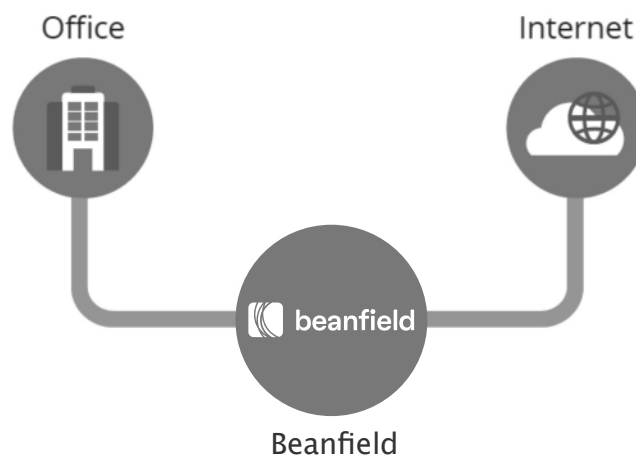

Dedicated Internet Access

Are you getting the service you deserve at the price you can afford?

- Inflexible, expensive plans for inefficient and unreliable services
- Inconsistent and unpredictable upload and download speeds
- Unpredictable lags, jitter, and packet loss during video conferencing
- Shared connections impacting user productivity and satisfaction
- Shared IPs limiting connections for remote branches and users

We give you more—for less!

Offering unparalleled flexibility, agility, and responsiveness at highly competitive prices, Beanfield's Dedicated Internet Access (DIA) guarantees matching, ultra-fast upload and download speeds. The enterprise-grade service offers increased value for a lower price with predictable, high-speed symmetrical Internet access with static IPs and 99.99% uptime. Flexible pricing offers guaranteed speeds of 100Mbps to 10 Gbps, with 1TB, 2TB, or unlimited data volume options.

Ultra-fast dedicated fibre connections ensure low latency, jitter, and packet loss, with a guarantee that you'll receive the bandwidth you purchased—all of the time. Matching upload and download speeds

ensure a consistent user experience for access to cloud data and applications, remote desktops, video conferencing, VoIP, and streaming.

Affordable, subscription-based plans with online billing offer guaranteed upload/download speeds with volume-based or unlimited usage. If required, plans can be upgraded within days for a minimal fee, allowing you to scale from 100 Mbps to 300 Mbps to 1 Gbps and up as your business grows. Beanfield's DIA premium service includes proactive 24/7/365 monitoring and prioritized, same-day support from experienced, business support technicians for guaranteed availability and performance.

Beanfield's affordable Dedicated Internet Access delivers superior value

Symmetrical, reliable internet with flexible speeds and volumes, static IPs, dedicated account management, 24x7 premium support, and subscription-based pricing gives you the predictable performance and user experience your employees and business demands—at an affordable price.

- ✓ **Ultra-fast, ultra-reliable fibre connections**
  Direct connection to the Internet termination point for Western Canada means ultra-fast connectivity. Redundant paths and links ensure the connection is always up, even if the links fail.
- ✓ **Symmetrical internet for matching upload/download speeds**
  Guaranteed throughput—100 Mbps to 10 Gbps—with matching upload and download speeds gives you a consistent user experience with minimal network latency, jitter, and packet loss.
- ✓ **Seamless upgrades for increased agility**
  Starting at 100 Mbps, scalable bandwidth is available up to 10 Gbps with 1TB, 2TB, or unlimited data packages that allow you to pay only for the data transfer you need.
- ✓ **Guaranteed 99.99% uptime**
  Continuous access with predictable performance with reliable, high-speed fibre connections ensures user productivity and satisfaction.
- ✓ **Superior service with 4-hour CTR (Call-to-Repair)**
  In the unlikely event that an interruption occurs, Urbanfibre's 4-hour CTR commitment ensures a rapid return to normal operations. Direct access to Tier-2 support allows you to quickly find the answers you have on configuration, billing, or issues.
- ✓ **24/7/365 pro-active monitoring and support**
  24/7 connection monitoring by highly trained and professional technical IT staff ensures a stable environment that allows you to run and grow your business without interruption.
- ✓ **Static IP addresses for increased collaboration**
  Static IP addresses provide a stable, permanent connection for remote offices and users, and allows Urbanfibre to continuously monitor the quality of service. Additional static IP addresses may be acquired as needed.
- ✓ **Flexible service plans for seamless upgrades**
  Affordable, subscription-based pricing makes it easy to start small and scale as your needs change.